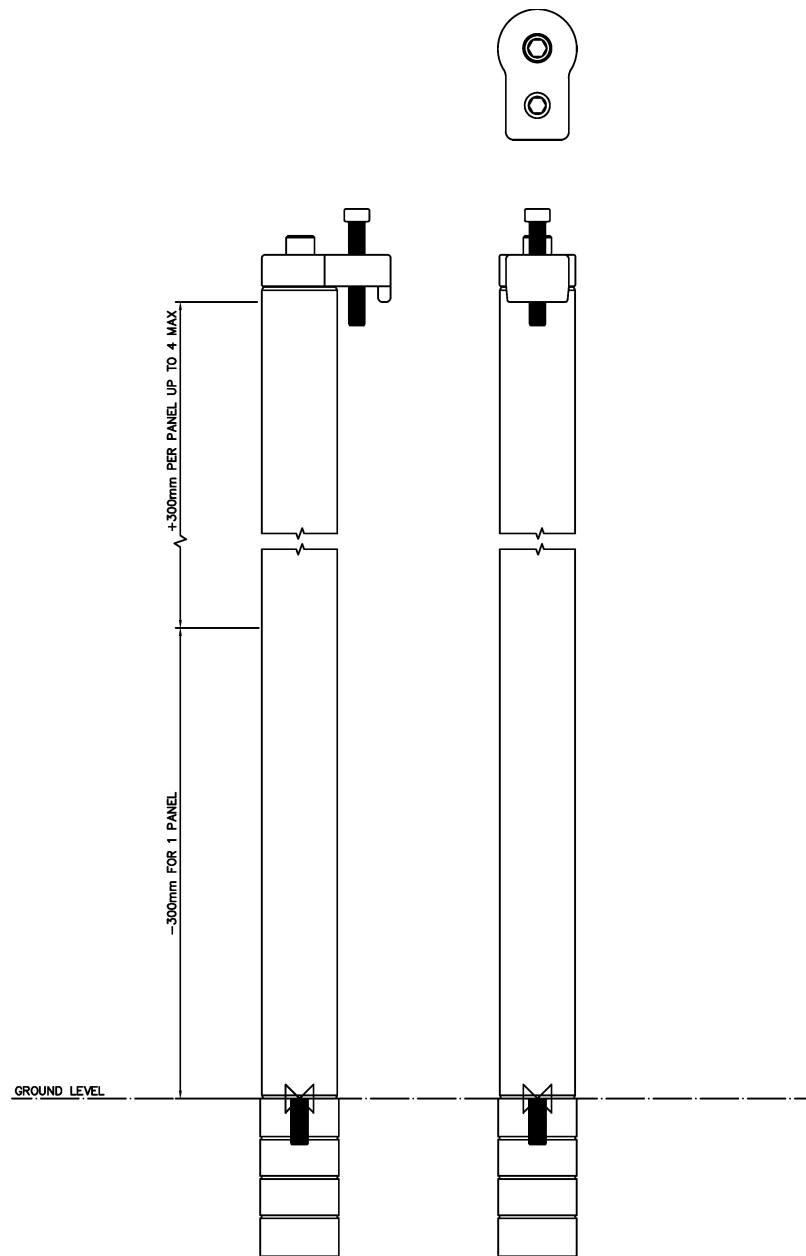

SECTION A-A

FPS BARRIER - FACE FIX

Dimensions in mm	Flood Protection Solutions Ltd
	Flood Protection Solutions Flood Barrier - up to 2 metres
	www.floodprotectionsolutions.co.uk
	0115 987 0358

FPS BARRIER – REVEAL FIX

FPS BARRIER
WALL RAIL – FACE FIX

FPS BARRIER WALL RAIL – REVEAL FIX

FPS BARRIER
BOTTOM PANEL

FPS BARRIER
INTERMEDIATE PANEL

FPS BARRIER
TOP PANEL

FPS BARRIER
FACE FIX WITH COMPRESSION POST

FPS BARRIER
REVEAL FIX WITH COMPRESSION POST