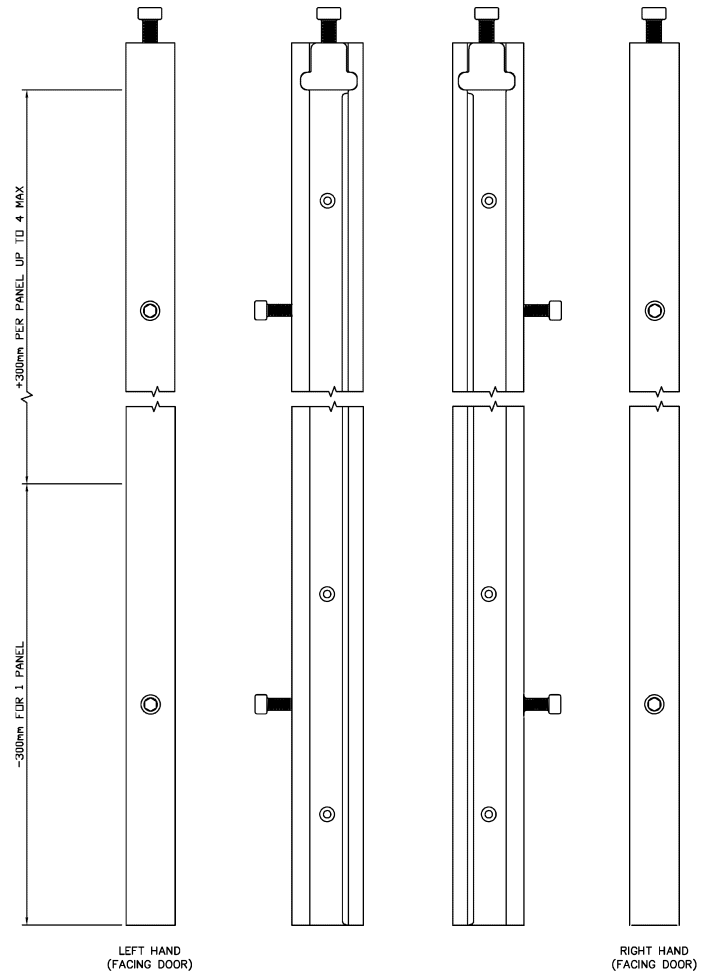

SECTION A-A

FPS BARRIER - FACE FIX

Dimensions in mm	Flood Protection Solutions Ltd
	Flood Protection Solutions Flood Barrier - up to 2 metres
	www.floodprotectionsolutions.co.uk
	0115 987 0358

FPS BARRIER – REVEAL FIX

FPS BARRIER
WALL RAIL – FACE FIX

FPS BARRIER WALL RAIL – REVEAL FIX

FPS BARRIER
BOTTOM PANEL

FPS BARRIER
INTERMEDIATE PANEL

FPS BARRIER
TOP PANEL

FPS BARRIER
FACE FIX WITH COMPRESSION POST

FPS BARRIER
REVEAL FIX WITH COMPRESSION POST