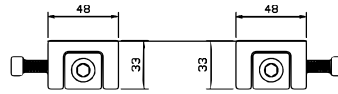

SECTION A-A

FPS BARRIER - FACE FIX

Dimensions in mm	Flood Protection Solutions Ltd
	Flood Protection Solutions Flood Barrier - up to 2 metres
	www.floodprotectionsolutions.co.uk
	0115 987 0358

FPS BARRIER – REVEAL FIX

FPS BARRIER
WALL RAIL – FACE FIX

FPS BARRIER WALL RAIL – REVEAL FIX

FPS BARRIER
BOTTOM PANEL

FPS BARRIER
INTERMEDIATE PANEL

FPS BARRIER
TOP PANEL

FPS BARRIER
FACE FIX WITH COMPRESSION POST

FPS BARRIER
REVEAL FIX WITH COMPRESSION POST