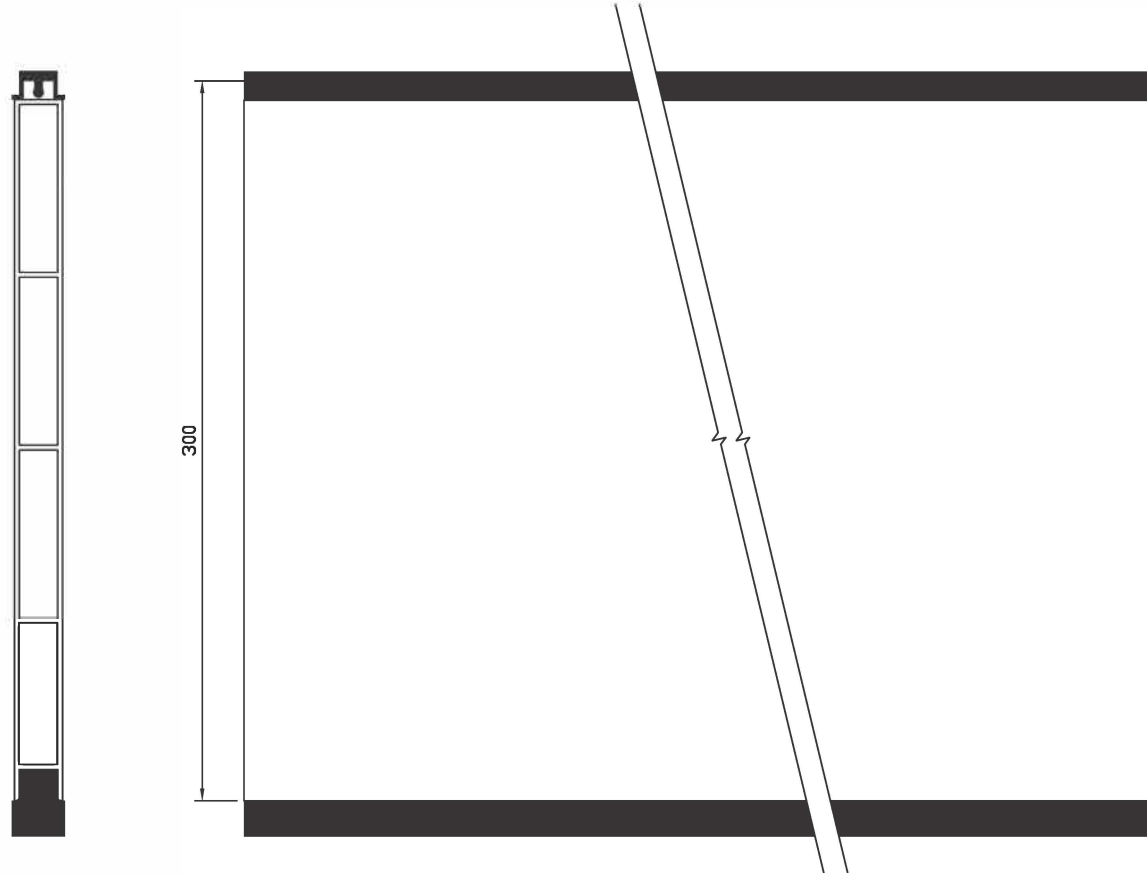

SECTION A-A

FPS BARRIER - FACE FIX

Dimensions in mm	Flood Protection Solutions Ltd
	Flood Protection Solutions Flood Barrier - up to 2 metres
	www.floodprotectionsolutions.co.uk
	0115 987 0358

FPS BARRIER – REVEAL FIX

FPS BARRIER
WALL RAIL – FACE FIX

FPS BARRIER WALL RAIL – REVEAL FIX

FPS BARRIER
BOTTOM PANEL

FPS BARRIER
INTERMEDIATE PANEL

FPS BARRIER
TOP PANEL

FPS BARRIER
FACE FIX WITH COMPRESSION POST

FPS BARRIER
REVEAL FIX WITH COMPRESSION POST