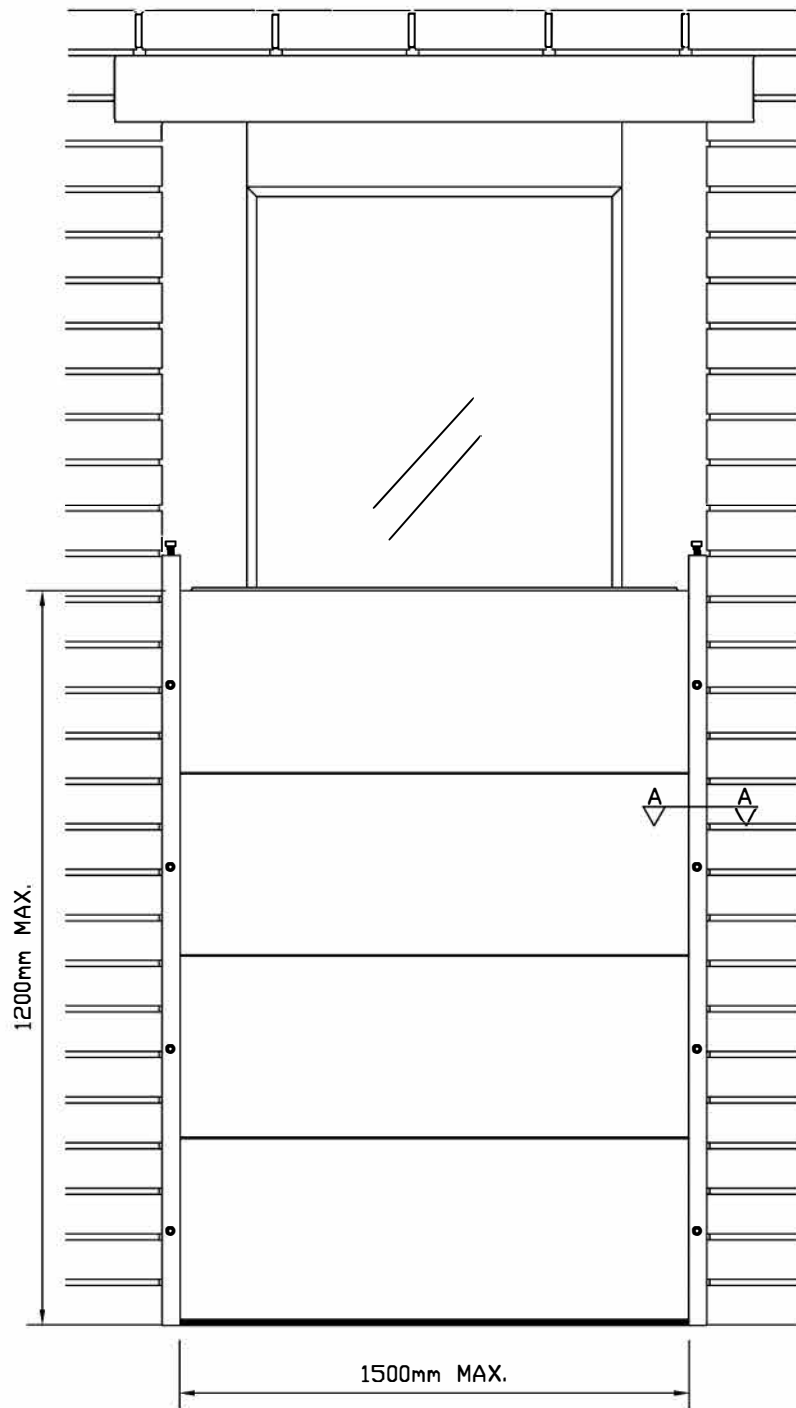

SECTION A-A

FPS BARRIER - FACE FIX

Dimensions in mm	Flood Protection Solutions Ltd
	Flood Protection Solutions Flood Barrier - up to 2 metres
	www.floodprotectionsolutions.co.uk
	0115 987 0358

FPS BARRIER – REVEAL FIX

FPS BARRIER
WALL RAIL – FACE FIX

FPS BARRIER WALL RAIL – REVEAL FIX

FPS BARRIER
BOTTOM PANEL

FPS BARRIER
INTERMEDIATE PANEL

FPS BARRIER
TOP PANEL

FPS BARRIER
FACE FIX WITH COMPRESSION POST

FPS BARRIER
REVEAL FIX WITH COMPRESSION POST