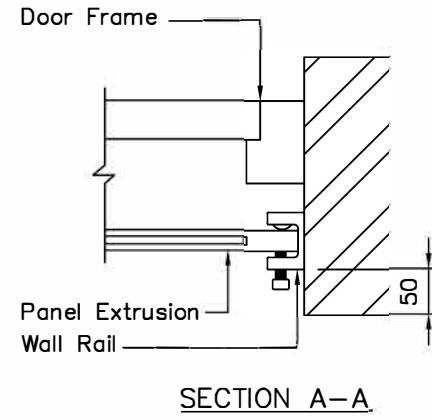

SECTION A-A

FPS BARRIER - FACE FIX

Dimensions in mm	Flood Protection Solutions Ltd
	Flood Protection Solutions Flood Barrier - up to 2 metres
	www.floodprotectionsolutions.co.uk
	0115 987 0358

FPS BARRIER – REVEAL FIX

FPS BARRIER
WALL RAIL – FACE FIX

FPS BARRIER WALL RAIL – REVEAL FIX

FPS BARRIER
BOTTOM PANEL

FPS BARRIER
INTERMEDIATE PANEL

FPS BARRIER
TOP PANEL

FPS BARRIER
FACE FIX WITH COMPRESSION POST

FPS BARRIER
REVEAL FIX WITH COMPRESSION POST