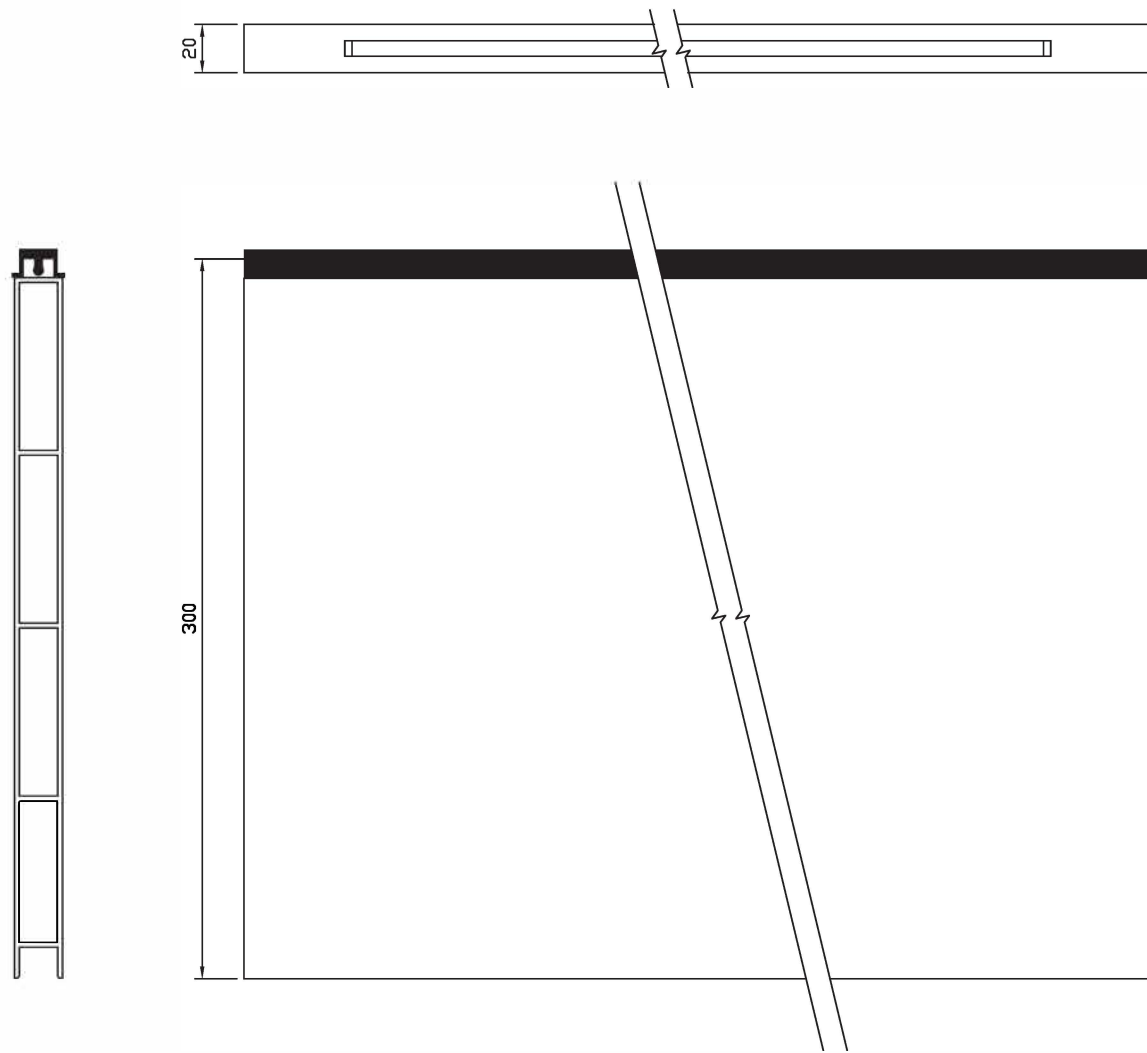

SECTION A-A

FPS BARRIER - FACE FIX

Dimensions in mm	Flood Protection Solutions Ltd
	Flood Protection Solutions Flood Barrier - up to 2 metres
	www.floodprotectionsolutions.co.uk
	0115 987 0358

FPS BARRIER – REVEAL FIX

FPS BARRIER
WALL RAIL – FACE FIX

FPS BARRIER WALL RAIL – REVEAL FIX

FPS BARRIER
BOTTOM PANEL

FPS BARRIER
INTERMEDIATE PANEL

FPS BARRIER
TOP PANEL

FPS BARRIER
FACE FIX WITH COMPRESSION POST

FPS BARRIER
REVEAL FIX WITH COMPRESSION POST