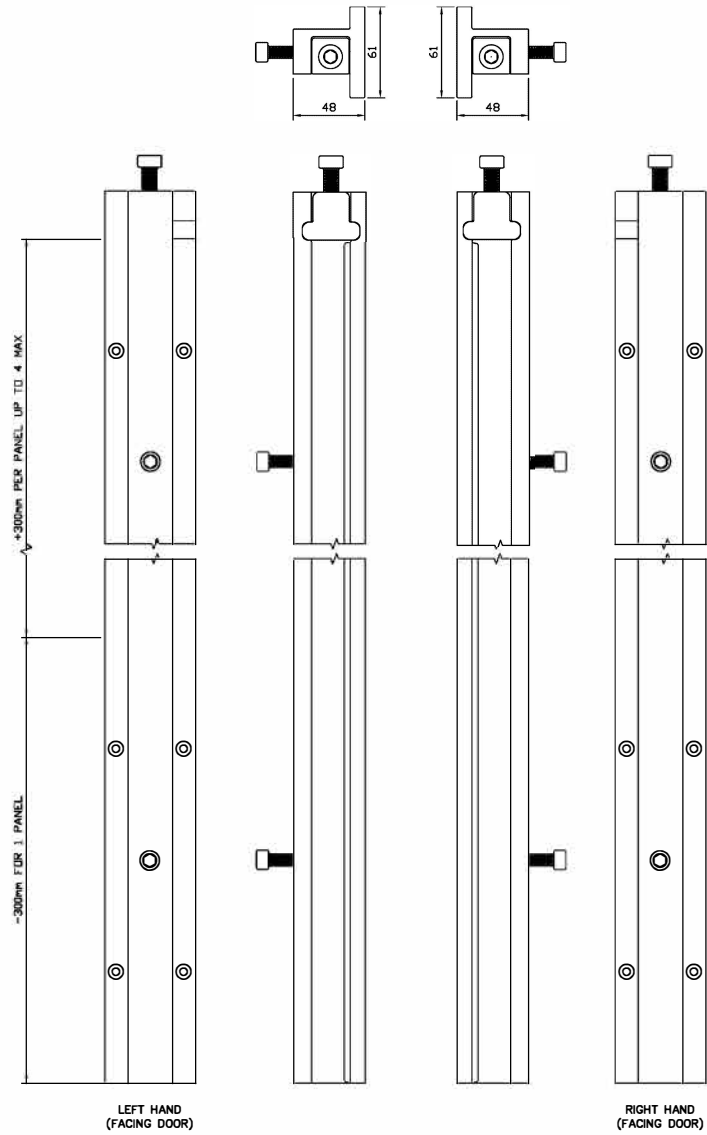

SECTION A-A

FPS BARRIER - FACE FIX

Dimensions in mm	Flood Protection Solutions Ltd
	Flood Protection Solutions Flood Barrier - up to 2 metres
	www.floodprotectionsolutions.co.uk
	0115 987 0358

FPS BARRIER – REVEAL FIX

FPS BARRIER
WALL RAIL – FACE FIX

FPS BARRIER WALL RAIL – REVEAL FIX

FPS BARRIER
BOTTOM PANEL

FPS BARRIER
INTERMEDIATE PANEL

FPS BARRIER
TOP PANEL

FPS BARRIER
FACE FIX WITH COMPRESSION POST

FPS BARRIER
REVEAL FIX WITH COMPRESSION POST