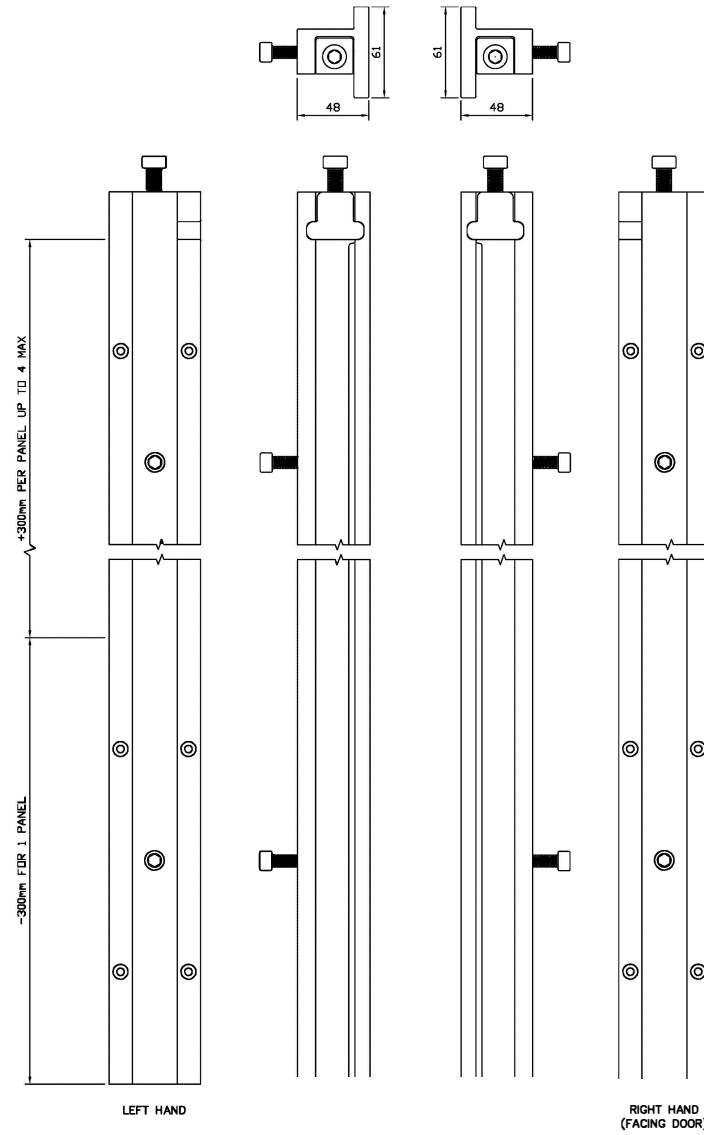

FPS BARRIER – FACE FIX

Dimensions in mm	Flood Protection Solutions Ltd
	Flood Protection Solutions Flood Barrier - over 2 metres
	<a href="http://www.floodprotectionsolutions.co.uk">www.floodprotectionsolutions.co.uk</a>
	0115 987 0358

FPS BARRIER – REVEAL FIX

FPS BARRIER  
WALL RAIL — FACE FIX

FPS BARRIER  
WALL RAIL — REVEAL FIX

FPS BARRIER  
DEMOUNTABLE POST

# GROUND INSERT

GROUND INSERT CAP

FPS  
BARRIER  
DEMOUNTABLE POST  
BOTTOM PANEL

FPS BARRIER  
INTERMEDIATE PANEL

FSP BARRIER  
TOP PANEL