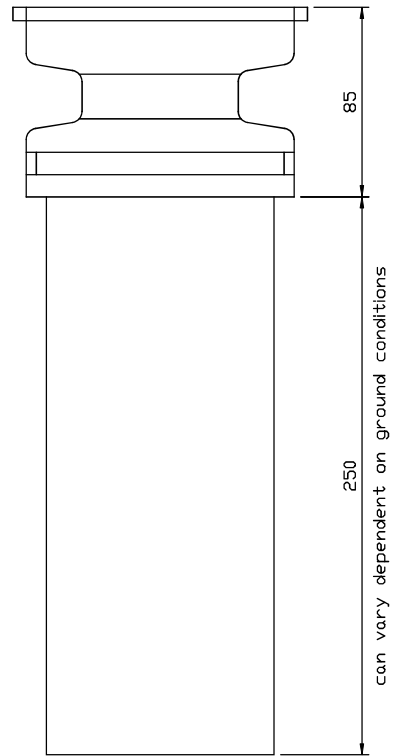

FPS BARRIER – FACE FIX

Dimensions in mm	Flood Protection Solutions Ltd
	Flood Protection Solutions Flood Barrier - over 2 metres
	<a href="http://www.floodprotectionsolutions.co.uk">www.floodprotectionsolutions.co.uk</a>
	0115 987 0358

FPS BARRIER – REVEAL FIX

FPS BARRIER  
WALL RAIL — FACE FIX

FPS BARRIER  
WALL RAIL — REVEAL FIX

FPS BARRIER  
DEMOUNTABLE POST