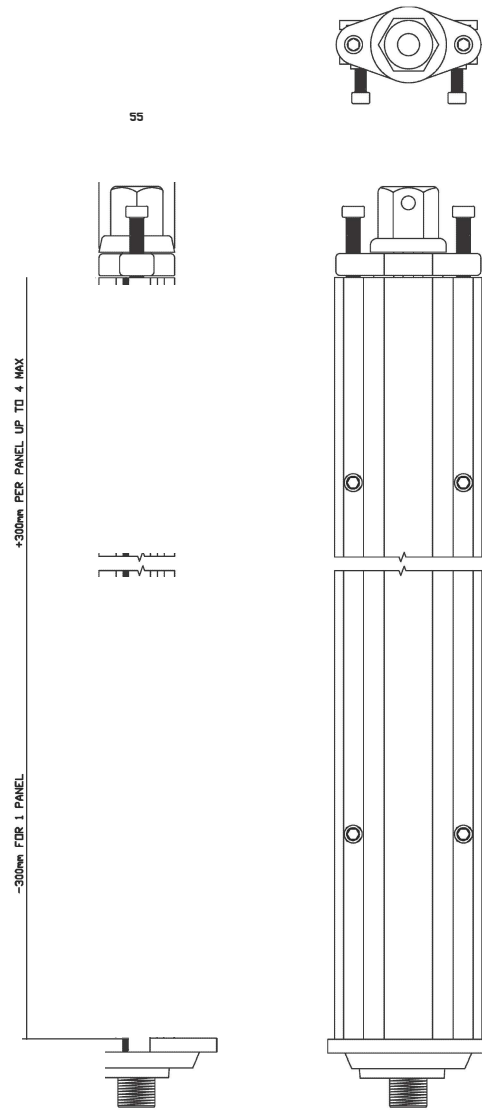

FPS BARRIER – FACE FIX

Dimensions in mm	Flood Protection Solutions Ltd
	Flood Protection Solutions Flood Barrier - over 2 metres
	<a href="http://www.floodprotectionsolutions.co.uk">www.floodprotectionsolutions.co.uk</a>
	0115 987 0358

FPS BARRIER – REVEAL FIX

FPS BARRIER  
WALL RAIL — FACE FIX

FPS BARRIER  
WALL RAIL — REVEAL FIX

FPS BARRIER  
DEMOUNTABLE POST