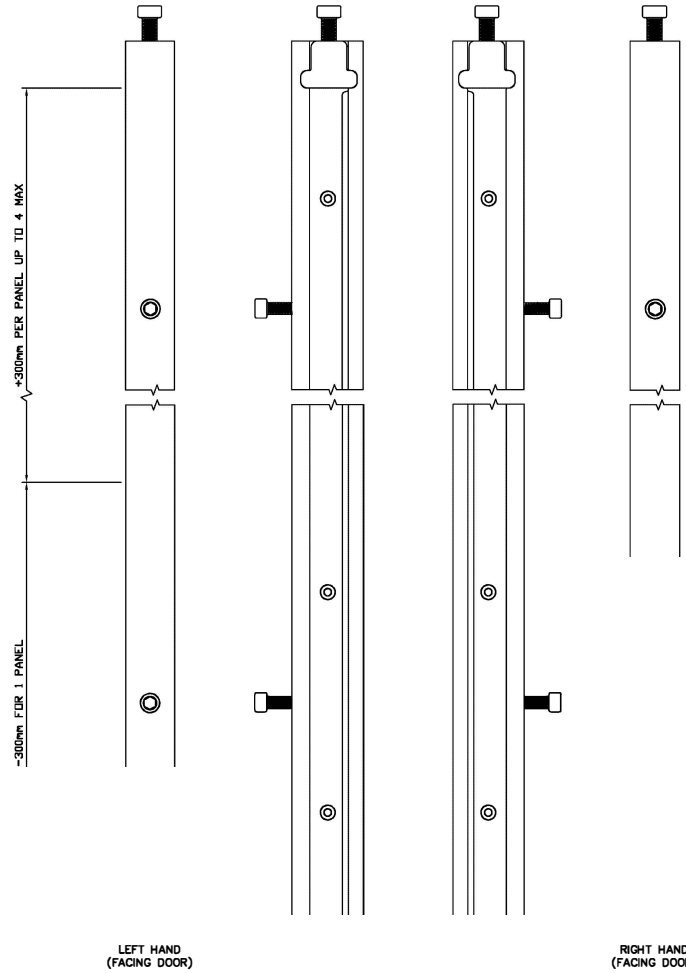

FPS BARRIER – FACE FIX

Dimensions in mm	Flood Protection Solutions Ltd
	Flood Protection Solutions Flood Barrier - over 2 metres
	<a href="http://www.floodprotectionsolutions.co.uk">www.floodprotectionsolutions.co.uk</a>
	0115 987 0358

FPS BARRIER – REVEAL FIX

FPS BARRIER  
WALL RAIL — FACE FIX

FPS BARRIER  
WALL RAIL — REVEAL FIX

FPS BARRIER  
DEMOUNTABLE POST

# GROUND INSERT

GROUND INSERT CAP

FPS  
BARRIER  
DEMOUNTABLE POST  
BOTTOM PANEL

FPS BARRIER  
INTERMEDIATE PANEL

FSP BARRIER  
TOP PANEL