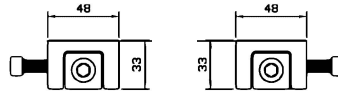

FPS BARRIER
WALL RAIL — REVEAL FIX