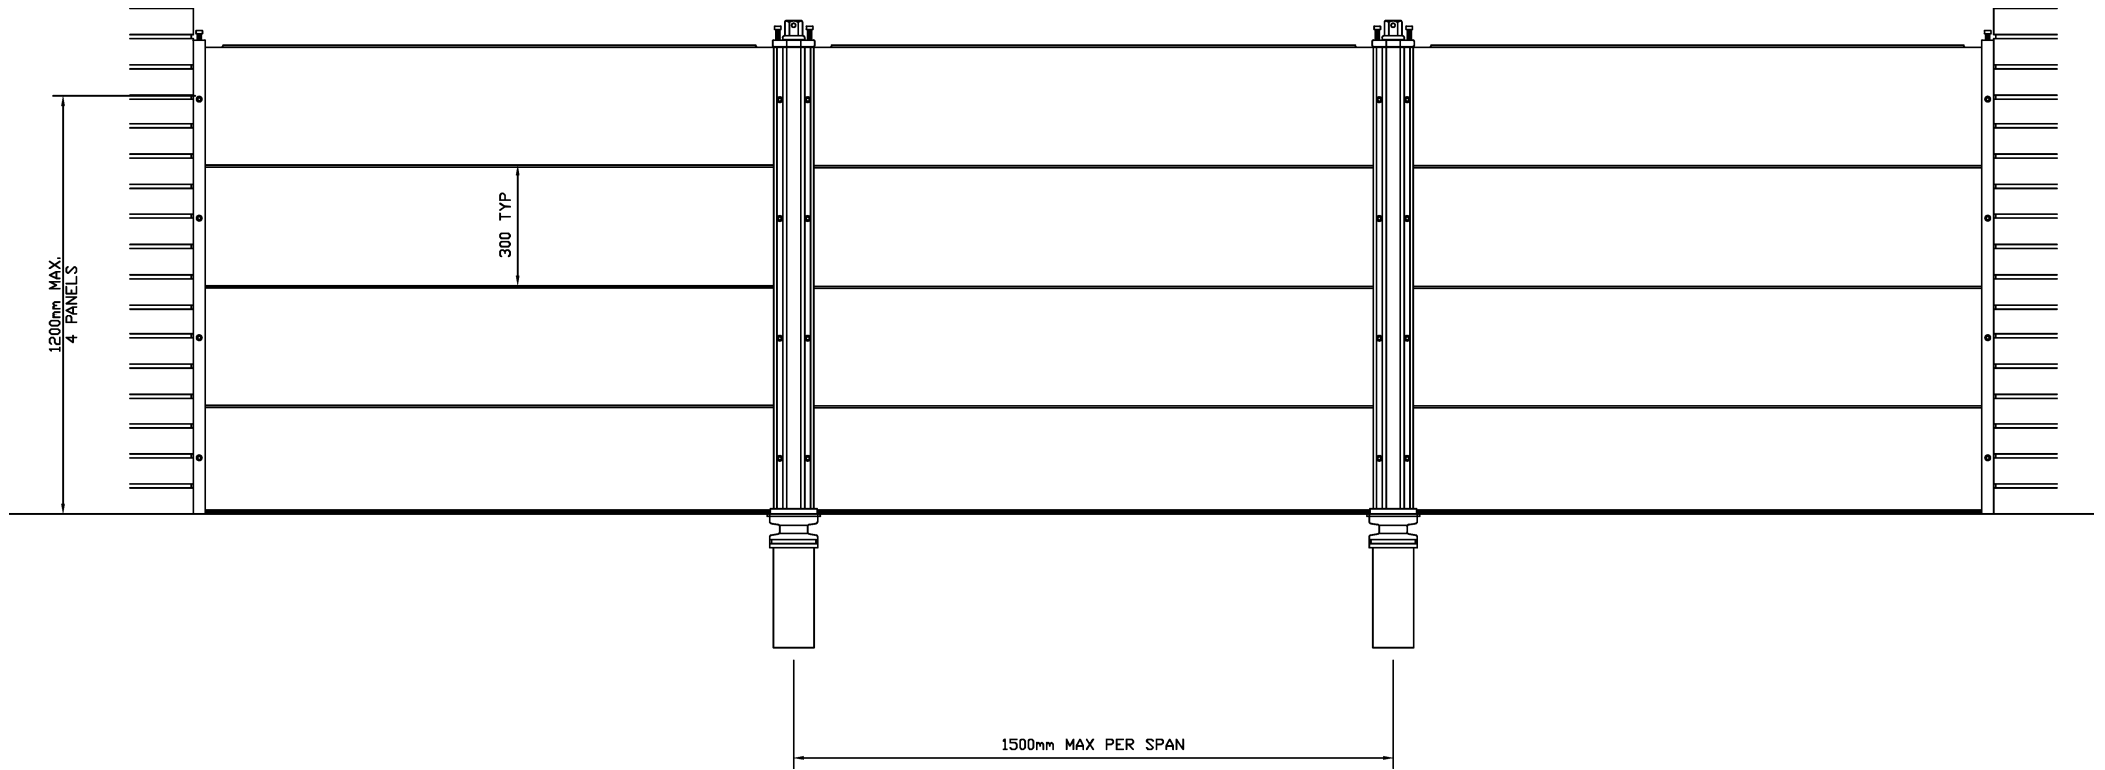

FPS BARRIER – FACE FIX

Dimensions in mm	Flood Protection Solutions Ltd
	Flood Protection Solutions Flood Barrier - over 2 metres
	<a href="http://www.floodprotectionsolutions.co.uk">www.floodprotectionsolutions.co.uk</a>
	0115 987 0358

FPS BARRIER – REVEAL FIX

FPS BARRIER  
WALL RAIL — FACE FIX

FPS BARRIER  
WALL RAIL — REVEAL FIX

FPS BARRIER  
DEMOUNTABLE POST

# GROUND INSERT

GROUND INSERT CAP

FPS  
BARRIER  
DEMOUNTABLE POST  
BOTTOM PANEL

FPS BARRIER  
INTERMEDIATE PANEL

FSP BARRIER  
TOP PANEL